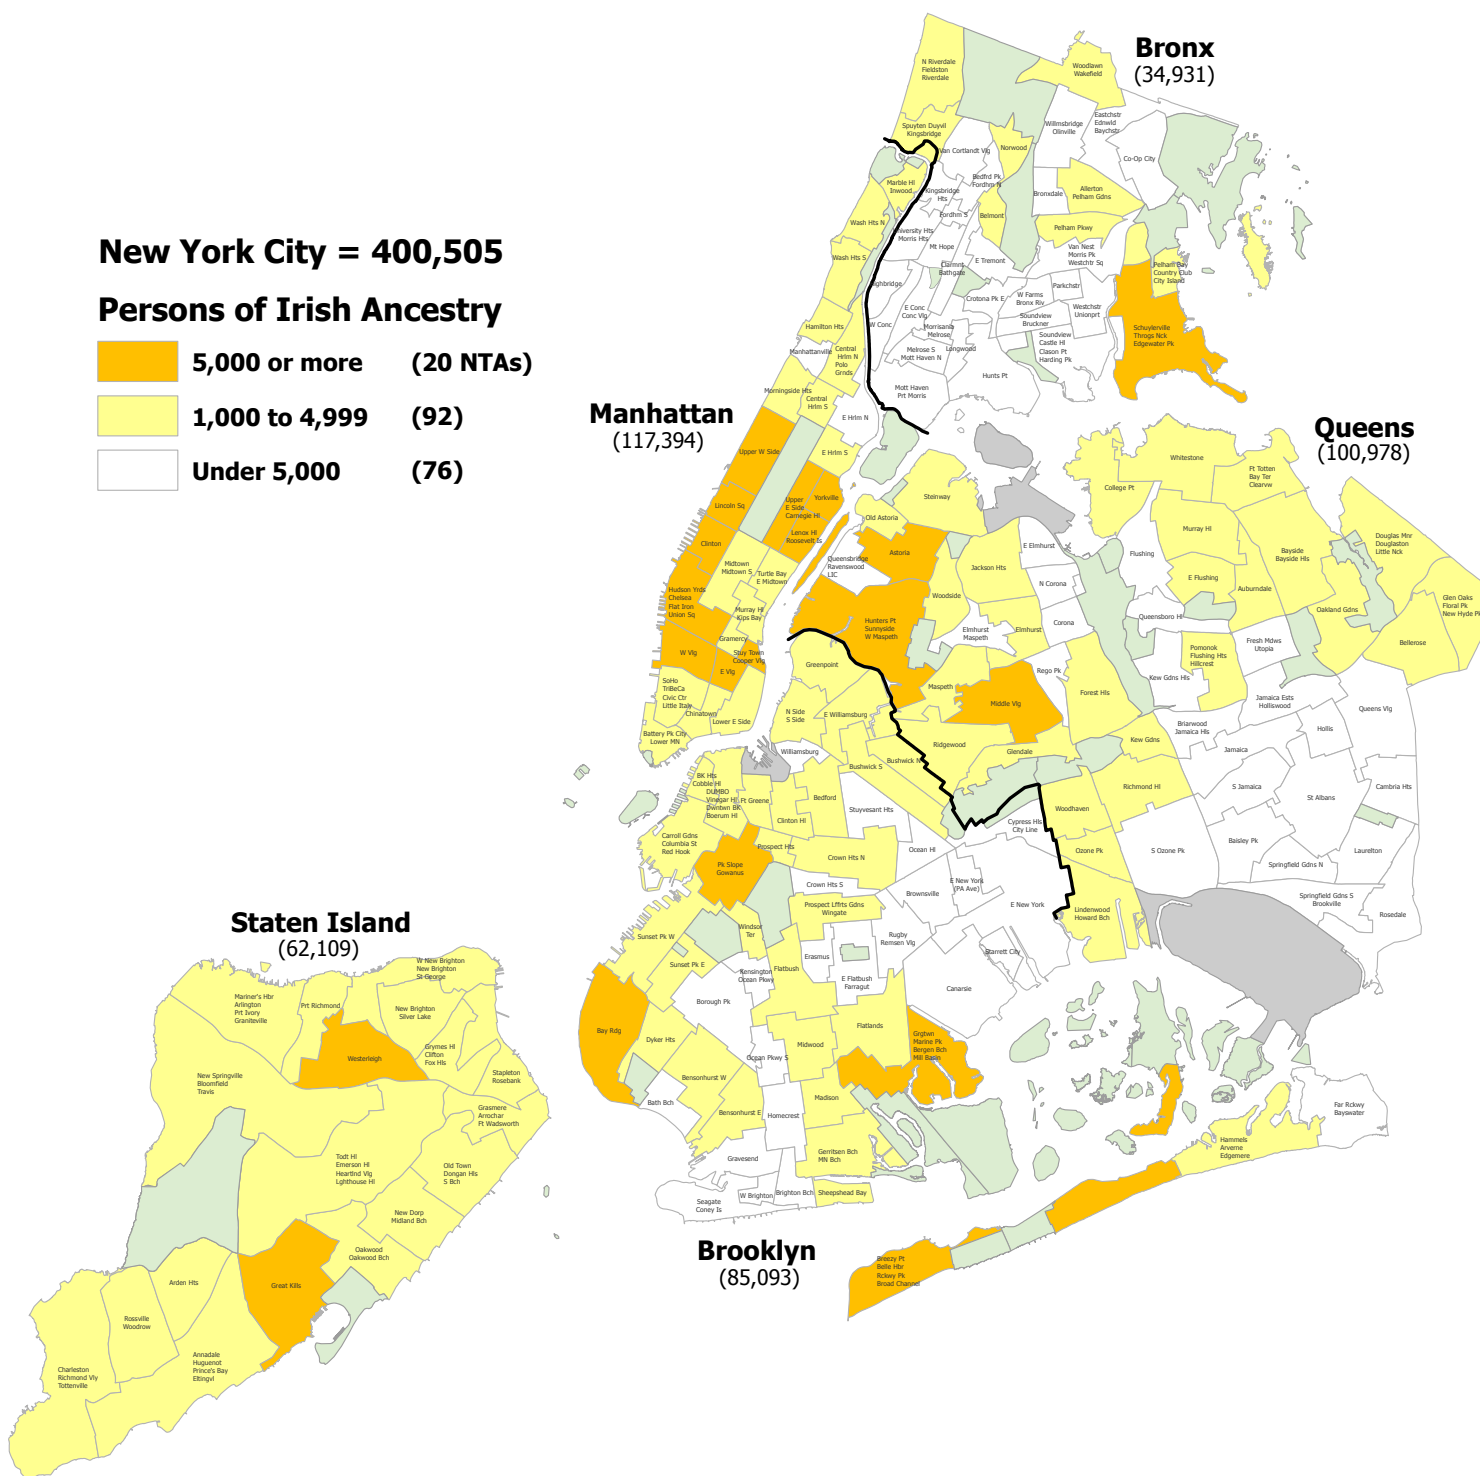

Persons of Irish Ancestry by NTA* New York City, 2009-2013

New York City = 400,505

Persons of Irish Ancestry

*Neighborhood Tabulation Areas or NTAs, are aggregations of census tracts that are subsets of New York City's 55 Public Use Microdata Areas (PUMAs). Primarily due to these constraints, NTA boundaries and their associated names may not definitively represent neighborhoods.