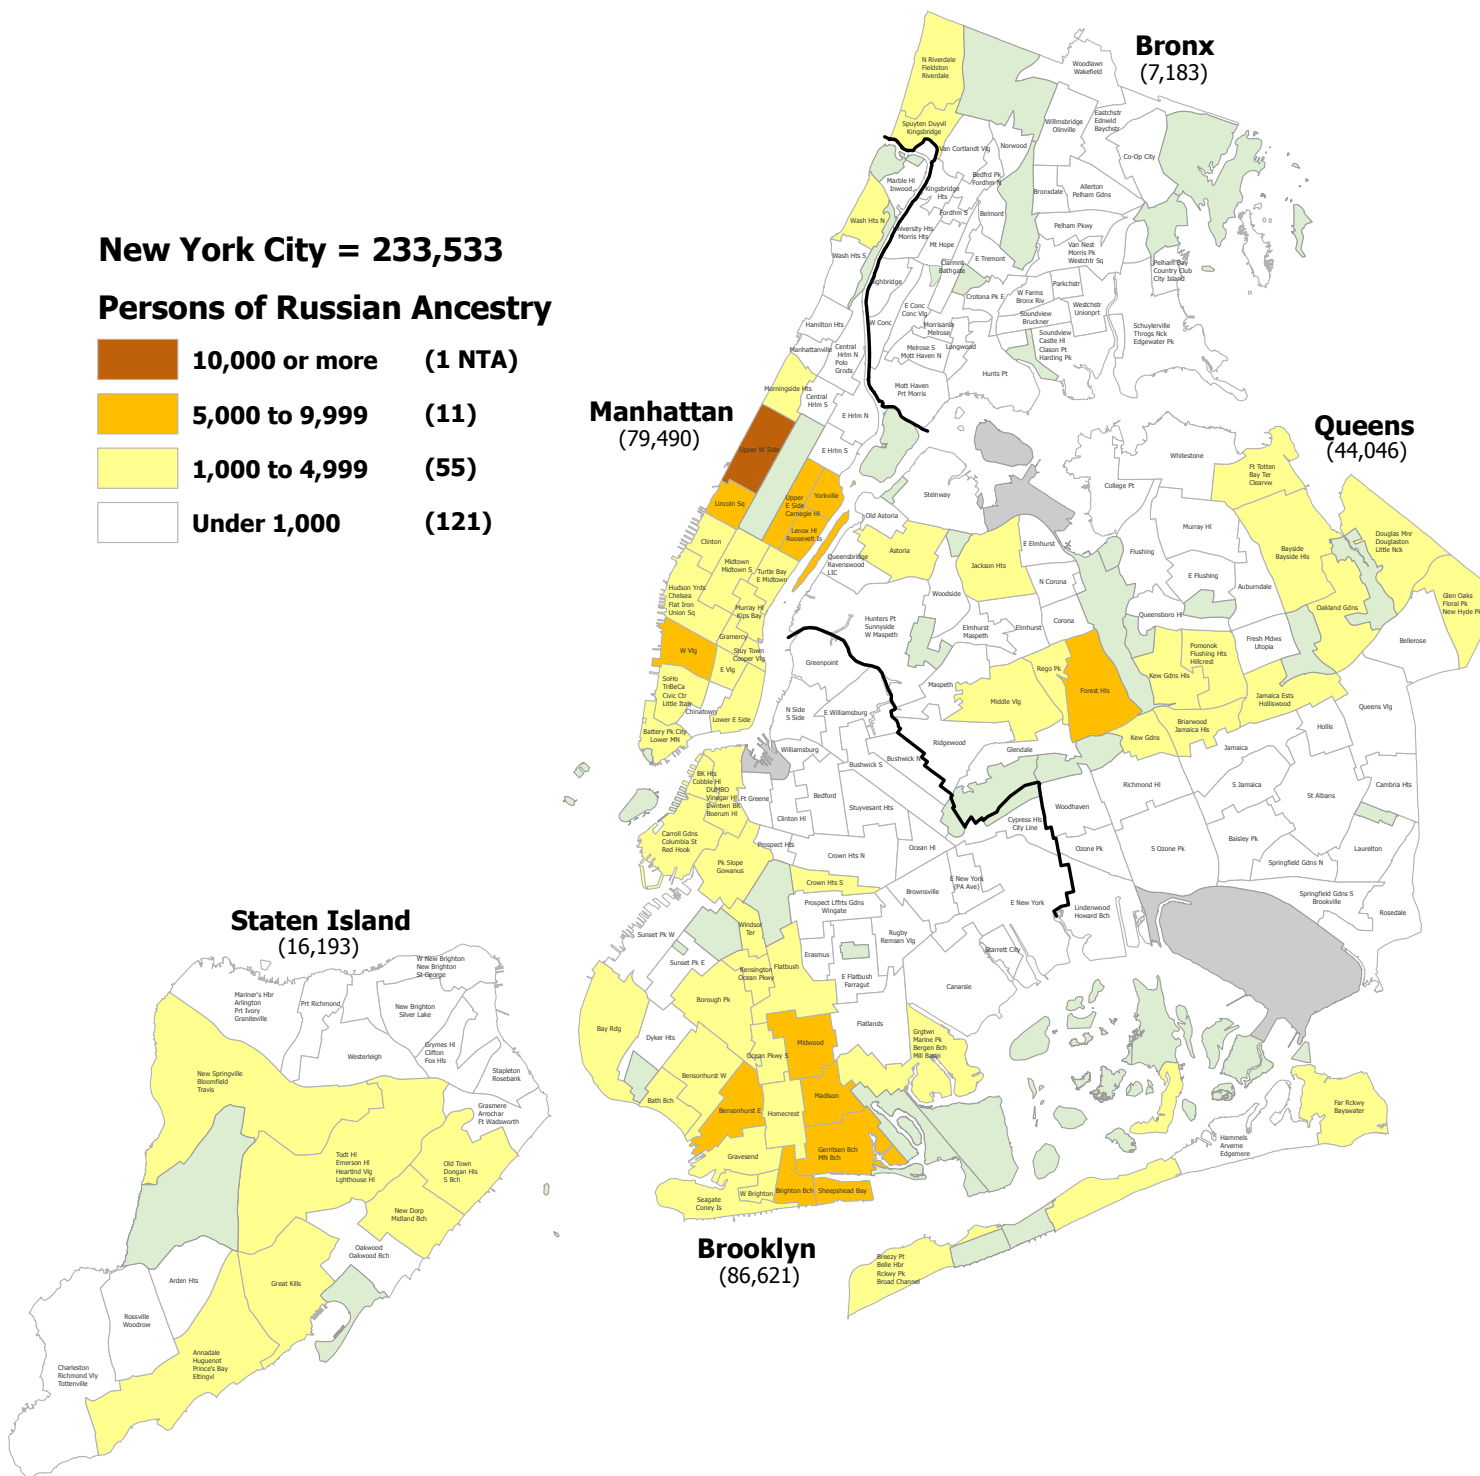

Persons of Russian Ancestry by NTA* New York City, 2009-2013

New York City = 233,533

Persons of Russian Ancestry

*Neighborhood Tabulation Areas or NTAs, are aggregations of census tracts that are subsets of New York City's 55 Public Use Microdata Areas (PUMAs). Primarily due to these constraints, NTA boundaries and their associated names may not definitively represent neighborhoods.