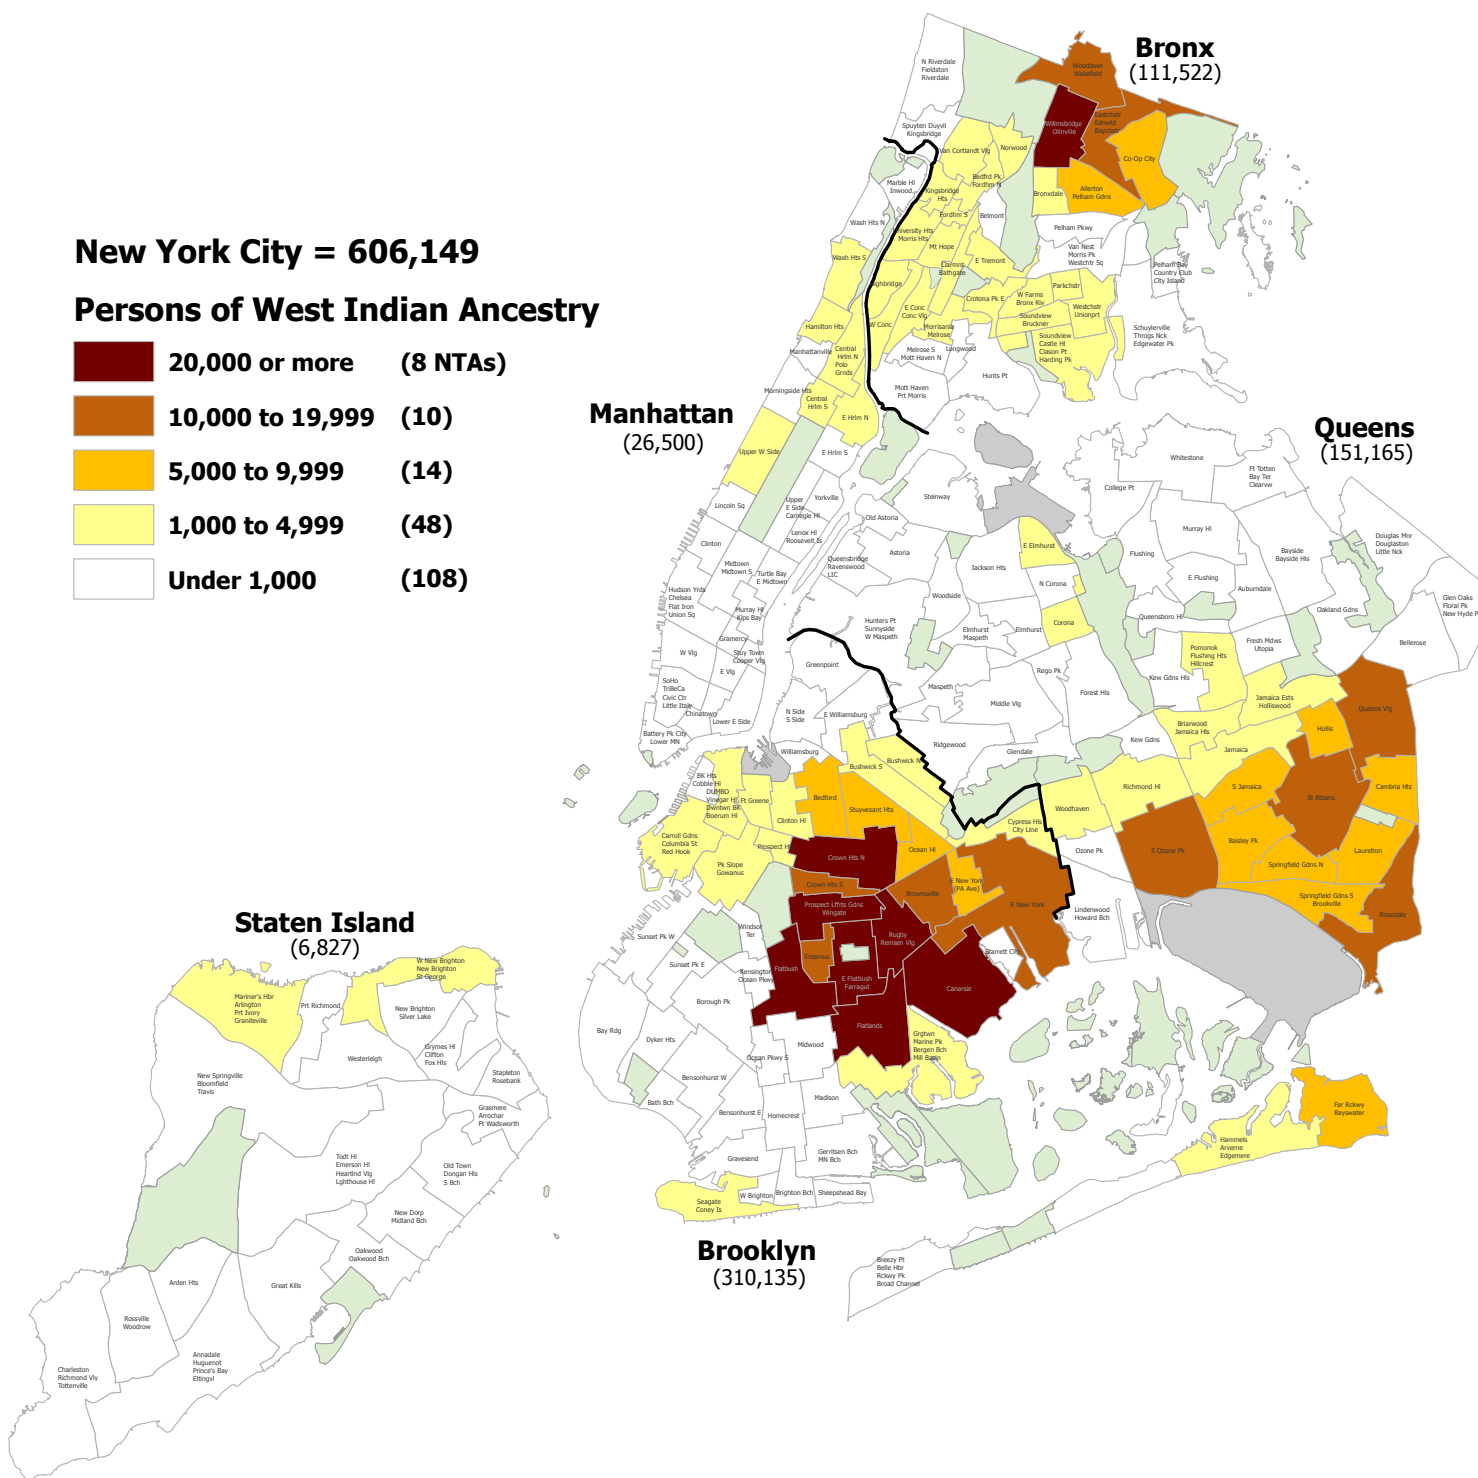

Persons of West Indian Ancestry by NTA* New York City, 2009-2013

New York City = 606,149

Persons of West Indian Ancestry

*Neighborhood Tabulation Areas or NTAs, are aggregations of census tracts that are subsets of New York City's 55 Public Use Microdata Areas (PUMAs). Primarily due to these constraints, NTA boundaries and their associated names may not definitively represent neighborhoods.